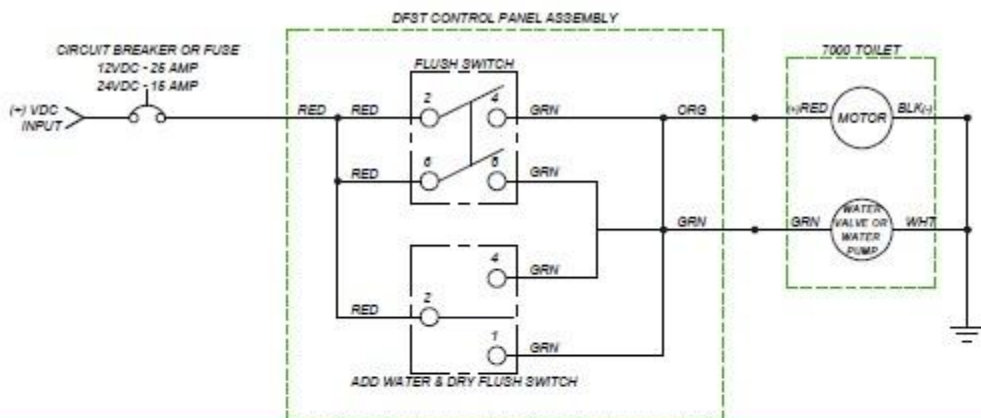

7000 SERIES FRESH WATER WIRING DIAGRAM - WITHOUT TANK FULL RELAY

7000 SERIES FRESH WATER WIRING DIAGRAM - WITH TANK FULL RELAY

HEAVY LINES REPRESENT 14 GA. OR LARGER STRANDED COPPER WIRE - SIZE TO BE DETERMINED BASED ON ABYC RECOMMENDATIONS.

ALL OTHER WIRE CAN BE 18 GA. STRANDED COPPER.

NOTE:
DEUTSCH/AMP PLUGS AND RECEPTACLES ARE OPTIONAL ELECTRICAL CONNECTORS ON VARIOUS PRODUCT MODELS. YOUR INSTALLED MODEL MAY OR MAY NOT HAVE DEUTSCH/AMP ELECTRICAL CONNECTORS.
OEM SUPPLIED WIRING CAN ALSO VARY IN COLOR.