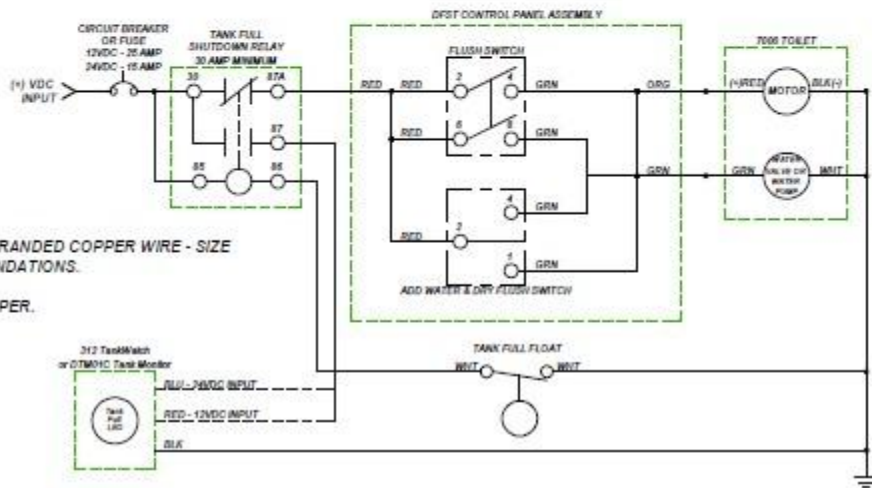

7000 SERIES FRESH WATER WIRING DIAGRAM - WITHOUT TANK FULL RELAY

7000 SERIES FRESH WATER WIRING DIAGRAM - WITH TANK FULL RELAY

HEAVY LINES REPRESENT 14 GA. OR LARGER STRANDED COPPER WIRE - SIZE TO BE DETERMINED BASED ON ABYC RECOMMENDATIONS.

ALL OTHER WIRE CAN BE 18 GA. STRANDED COPPER.

NOTE:
DEUTSCH/AMP PLUGS AND RECEPTACLES ARE OPTIONAL ELECTRICAL CONNECTORS ON VARIOUS PRODUCT MODELS. YOUR INSTALLED MODEL MAY OR MAY NOT HAVE DEUTSCH/AMP ELECTRICAL CONNECTORS.
OEM SUPPLIED WIRING CAN ALSO VARY IN COLOR.